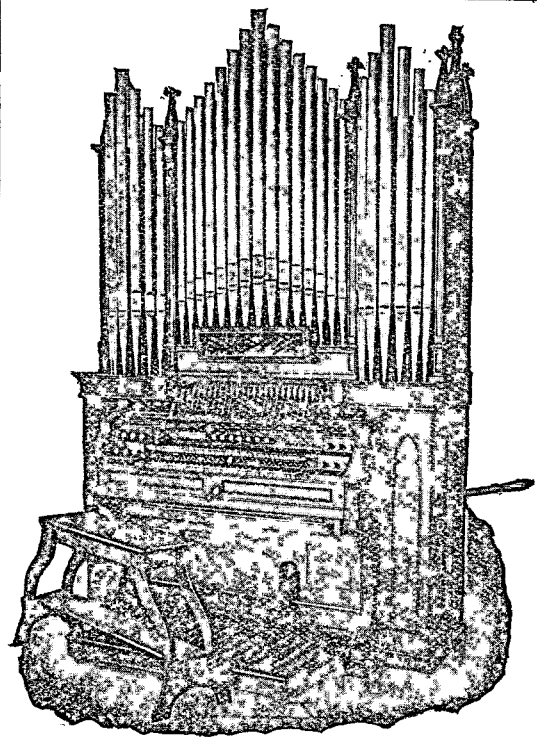

SOLE
AGENTS

SOLE
AGENTS

Day Missions