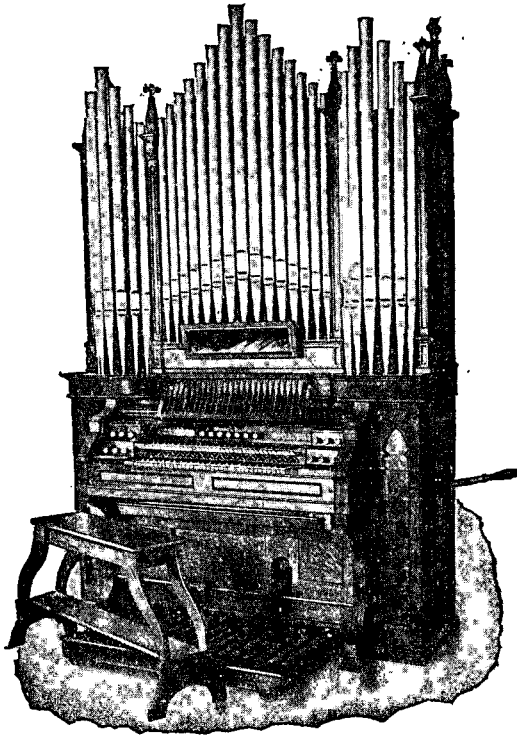

S. MOUTRIE
& CO., LTD.

SOLE
AGENTS

SOLE
AGENTS

Day Missions

PROTESTANT MISSIONARIES IN CHINA
JAPAN AND COREA