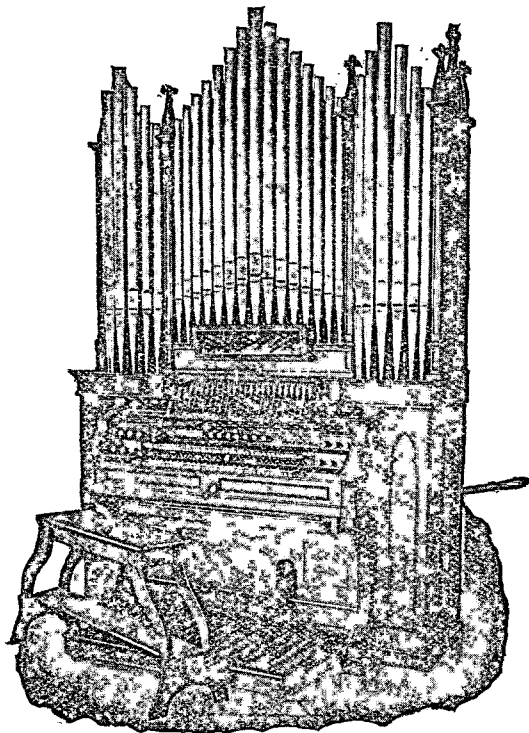

SOLE
AGENTS

SOLE
AGENTS

Day Missions

PROTESTANT MISSIONARIES IN CHINA
JAPAN AND COREA